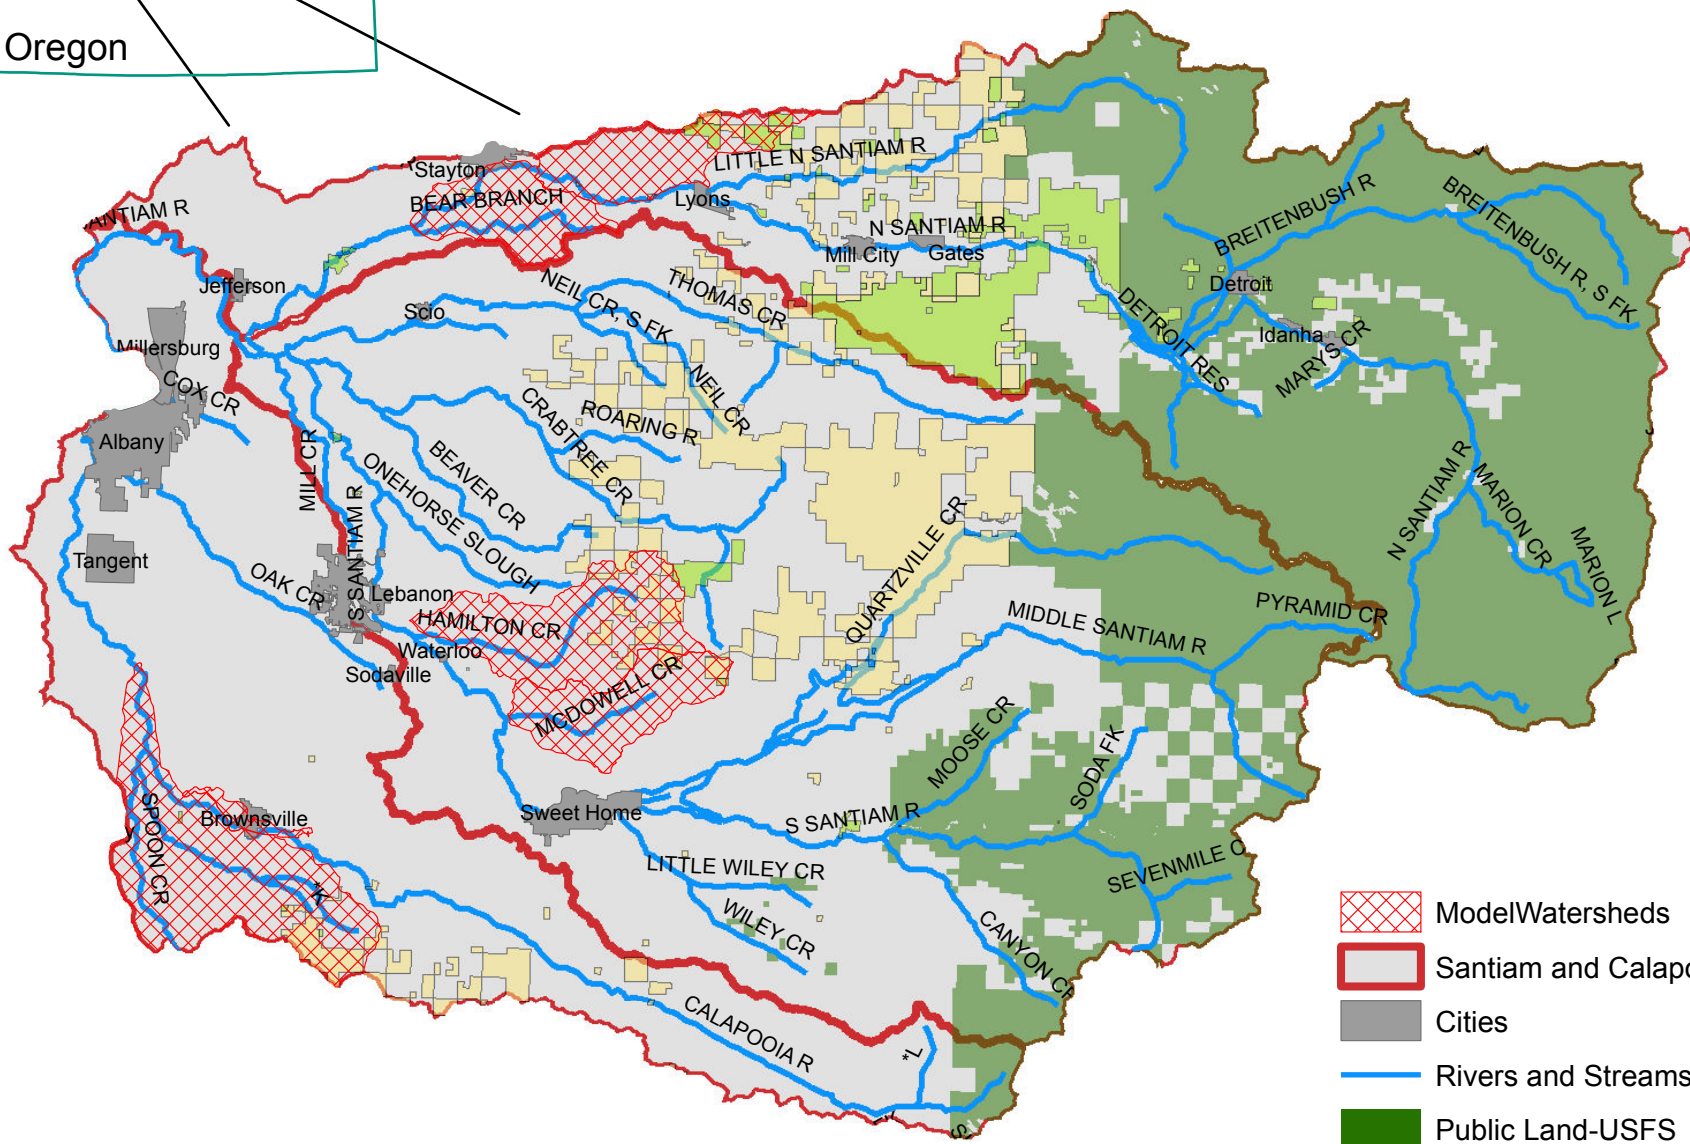

Santiam and Calapooia Watersheds

- ModelWatersheds
- Santiam and Calapooia Watersheds
- Cities
- Rivers and Streams
- Public Land-USFS
- Public Land-BLM
- Public Land-Oregon